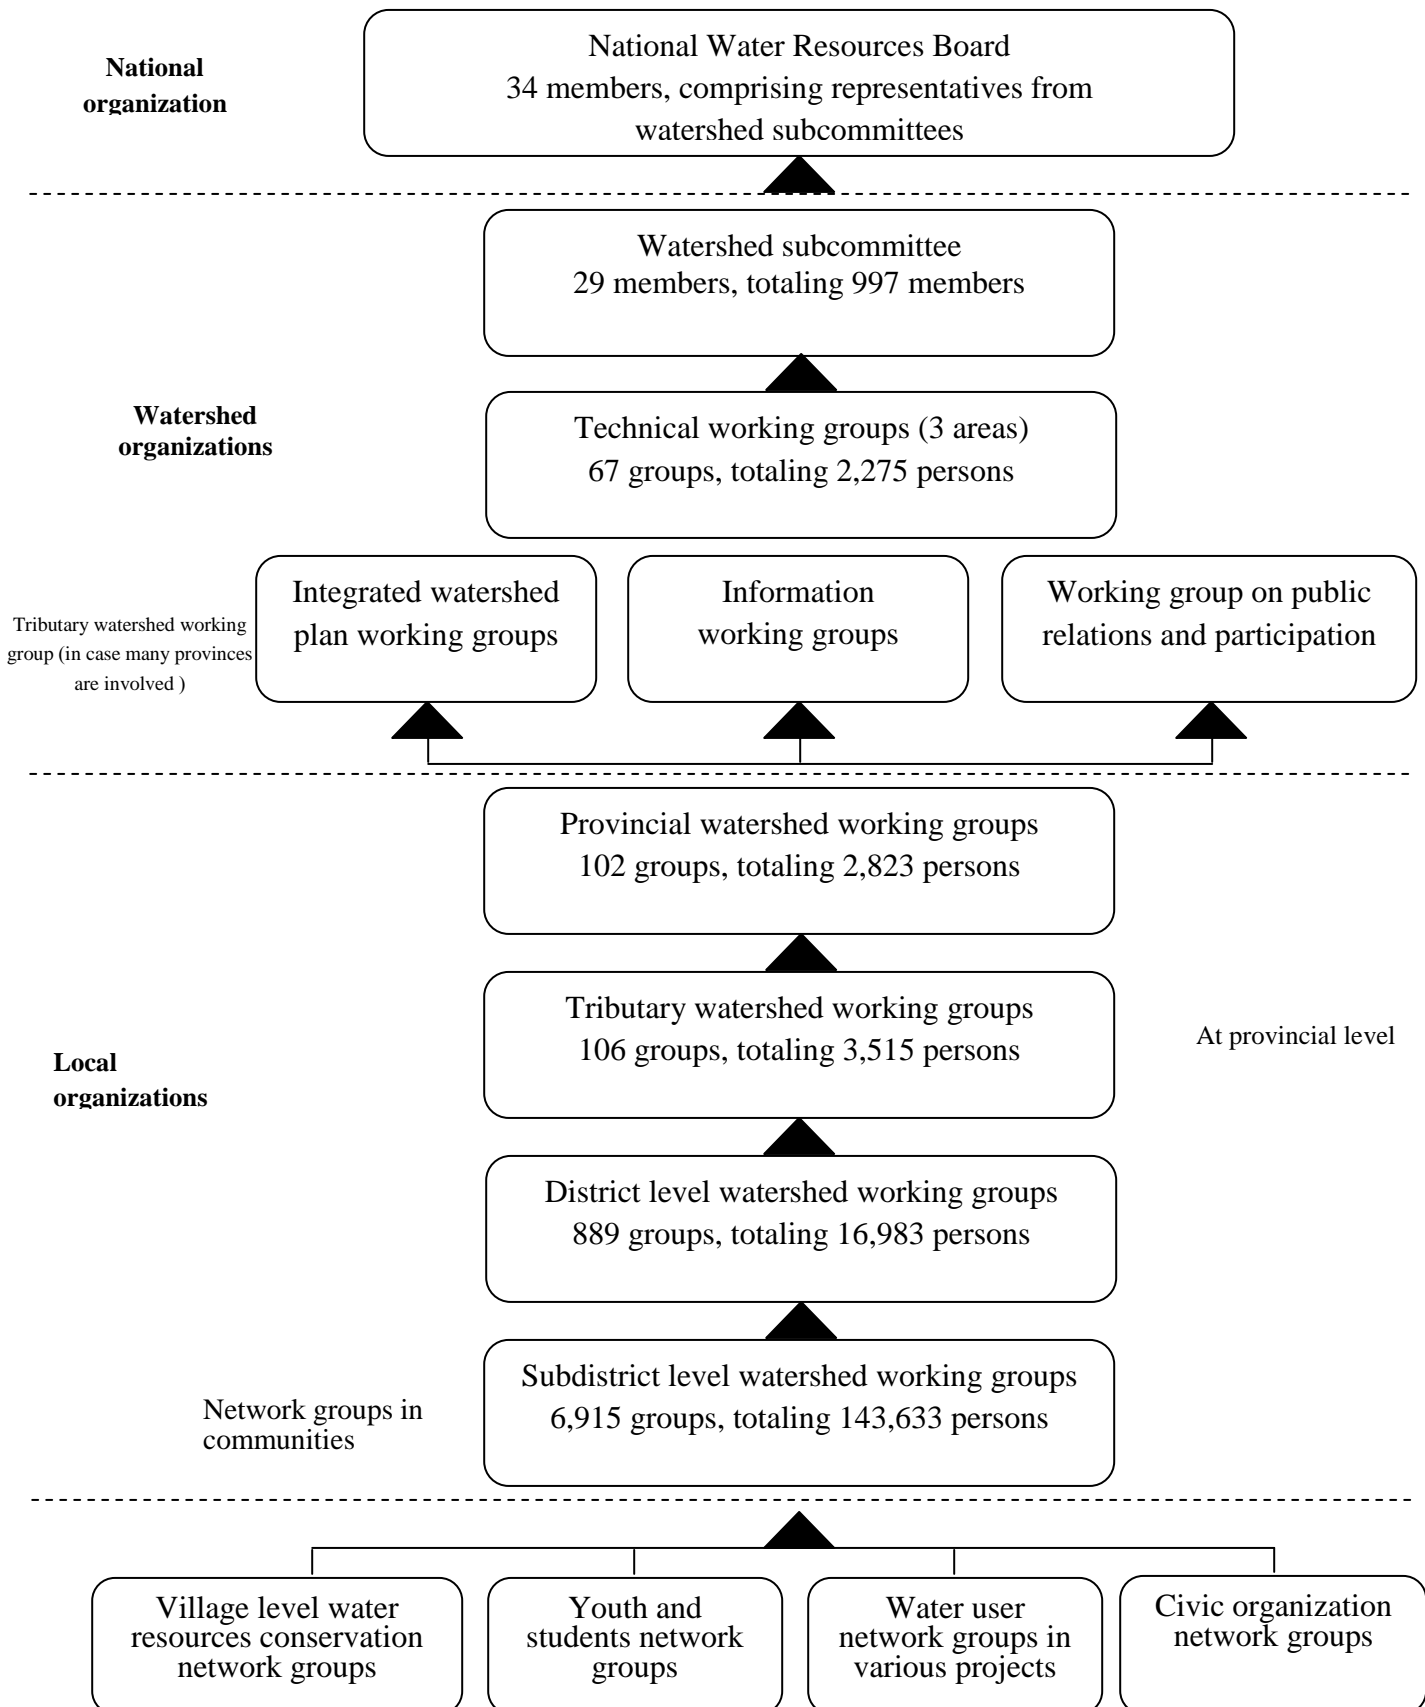

Structure of National Water Resource Management Organizations and Agencies with Water-Related Missions

Structure of Watershed Committees

Strategic Map on Participatory Watershed Management